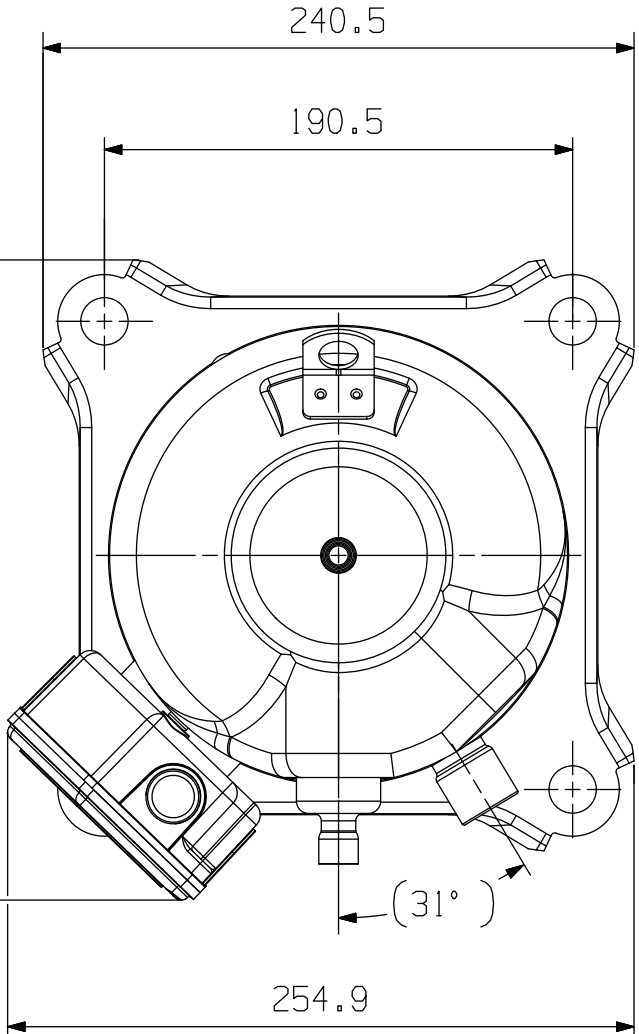

MODEL NUMBER  
YBD31/36K1E-TFM

Ø 9.65-9.77  
SOLENOID FITTING

Ø 12.78-12.95 I.D.  
DISCHARGE FITTING

Ø 22.30-22.48 I.D.  
SUCTION FITTING

Ø 185.5

296.7

481.0

412.1

225.2

240.5

190.5

260.5

254.9

(31°)